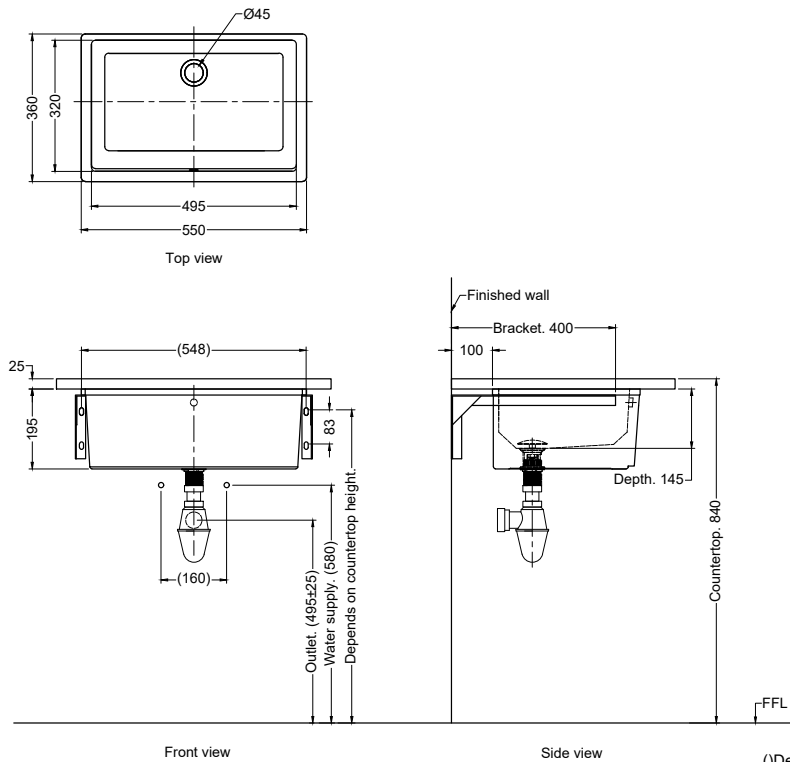

LU8041A

Undercounter Lavatory

PRODUCT FEATURES

- High gloss surface finishing
- Easy to clean surface profile

PRODUCT SPECIFICATION

- Dimension : 550(L) x 360(W) x 195(H)mm
- Material : Vitreous China

TECHNICAL DRAWING

() Denotes recommended value.
All dimension in mm.

Copyright © RIGEL TECHNOLOGY (S) PTE LTD All rights reserved. Terms of Use.

Smart
Sanitary
Solutions

A World Renowned Sanitary Brand Powered By Smart Technologies